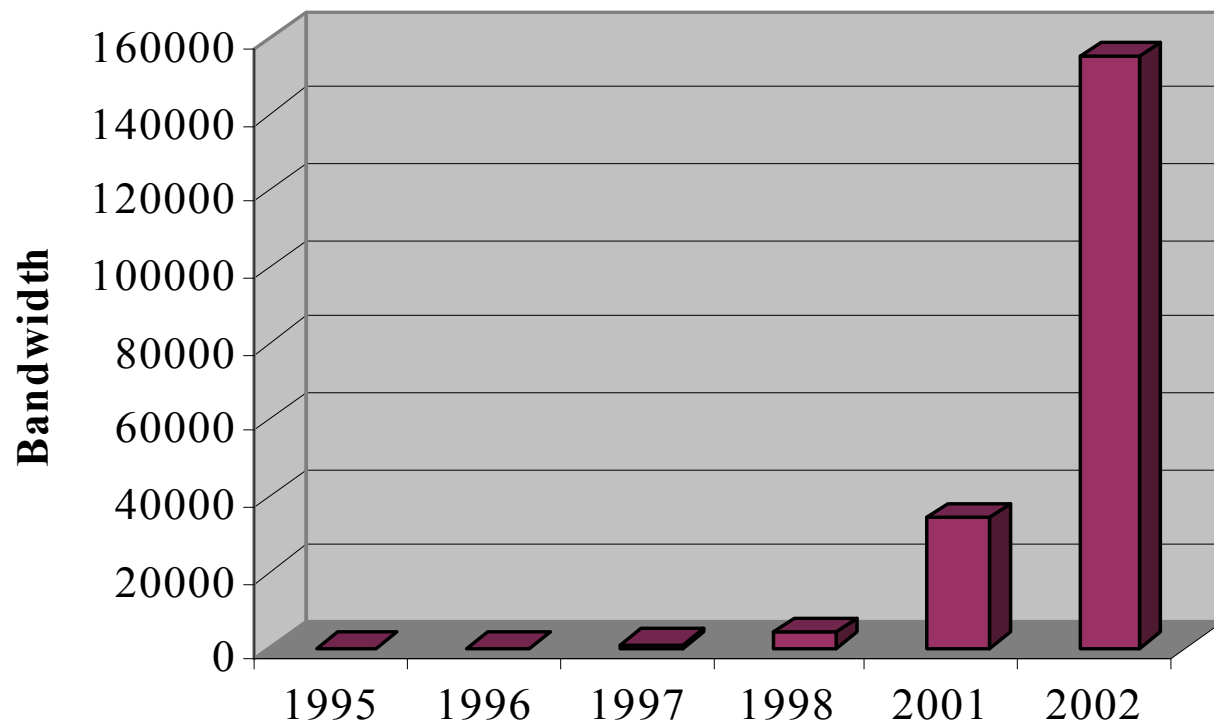

RUNNet-NORDUnet connectivity