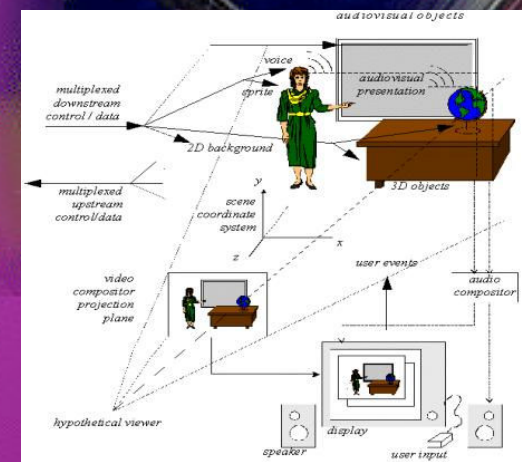

<http://iptv.spb.ru>