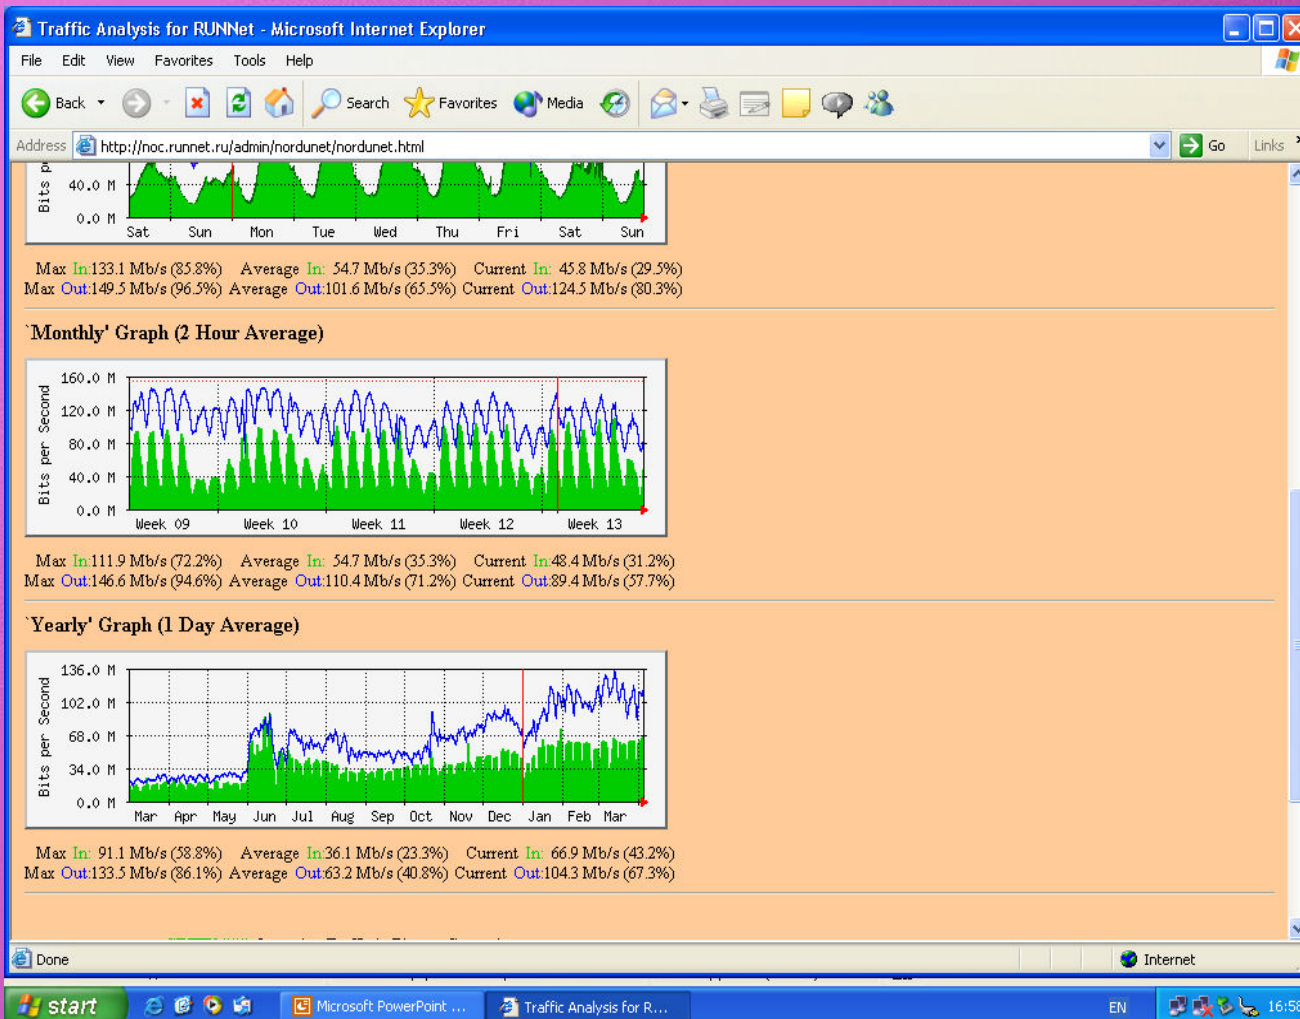

RUNNet – NORDUnet connectivity